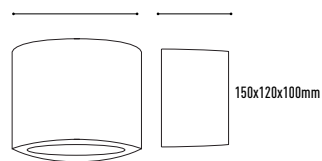

LYS003 | 3W | 200lm | 4000K | BLANCO | ☐ | 84,00€