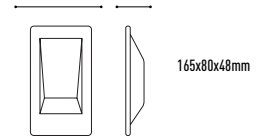

LYE003 | 2W | 180lm | 4000K | BLANCO □ | 42,00€