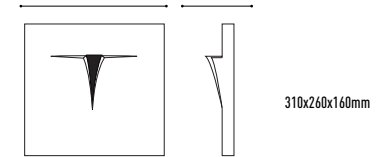

LUMINARIA YESO

LED EMPOTRAR EN PARED

LYE017 | 6W | 642lm | 4000K | BLANCO □ | 196,00€

400x400x170mm

LYE018 | 2x3,5W | 400lm | 4000K | BLANCO □ | 168,00€

310x260x160mm

LUMINARIA YESO

LED EMPOTRAR EN PARED