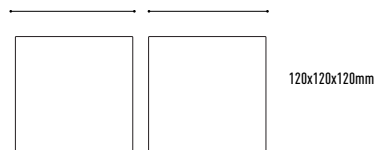

LYS001 | 3W | 200lm | 4000K | BLANCO | ☐ | 84,00€