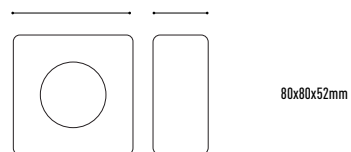

LYE031 | 7W | 749lm | 4000K | BLANCO | 18,00€