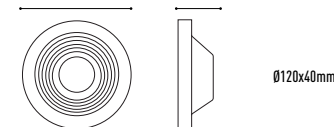

LYE022 | 7W | 749lm | 4000K | BLANCO □ | 20,00€