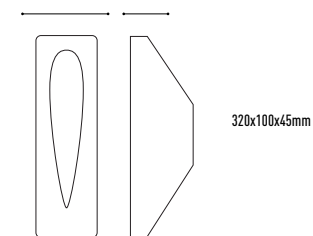

LYE008 | 4W | 320lm | 4000K | BLANCO □ | 52,00€