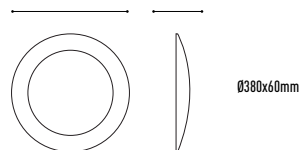

LYE020 | 4W | 360lm | 4000K | BLANCO □ | 338,00€