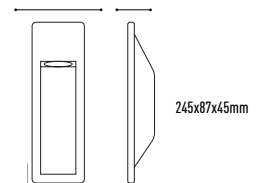

LYE004 | 2W | 180lm | 4000K | BLANCO □ | 56,00€