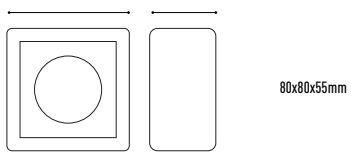

LYE032 | 7W | 749lm | 4000K | BLANCO | 18,00€