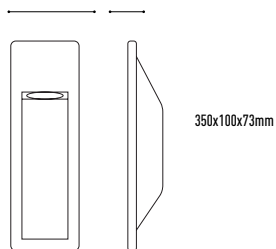

LYE005 | 7W | 749lm | 4000K | BLANCO □ | 102,00€