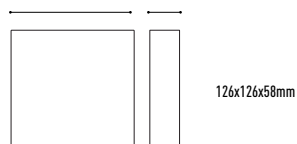

LYS002 | 3W | 200lm | 4000K | BLANCO | ☐ | 96,00€