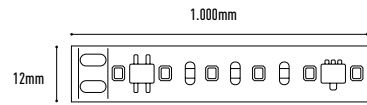

# TIRAS LED PERFILES

TIRAS 220V LED DIRECTA MONOCOLOR

*	LTD22027	TIRA LED DIRECTA	16W/m	1.717lm/m	2700K	2.400,00 €
**	LTD22027_M	TIRA LED DIRECTA	16W/m	1.717lm/m	2700K	27,60 €

 AC 220-240V	 REGULABLE	 CORTE CADA 5cm
--	--	--

 EXTERIOR	 120° ÁNGULO	 IP65	 25.000h	 *100 **1	 ON-OFF 30.000
---	---	---	--	---	---